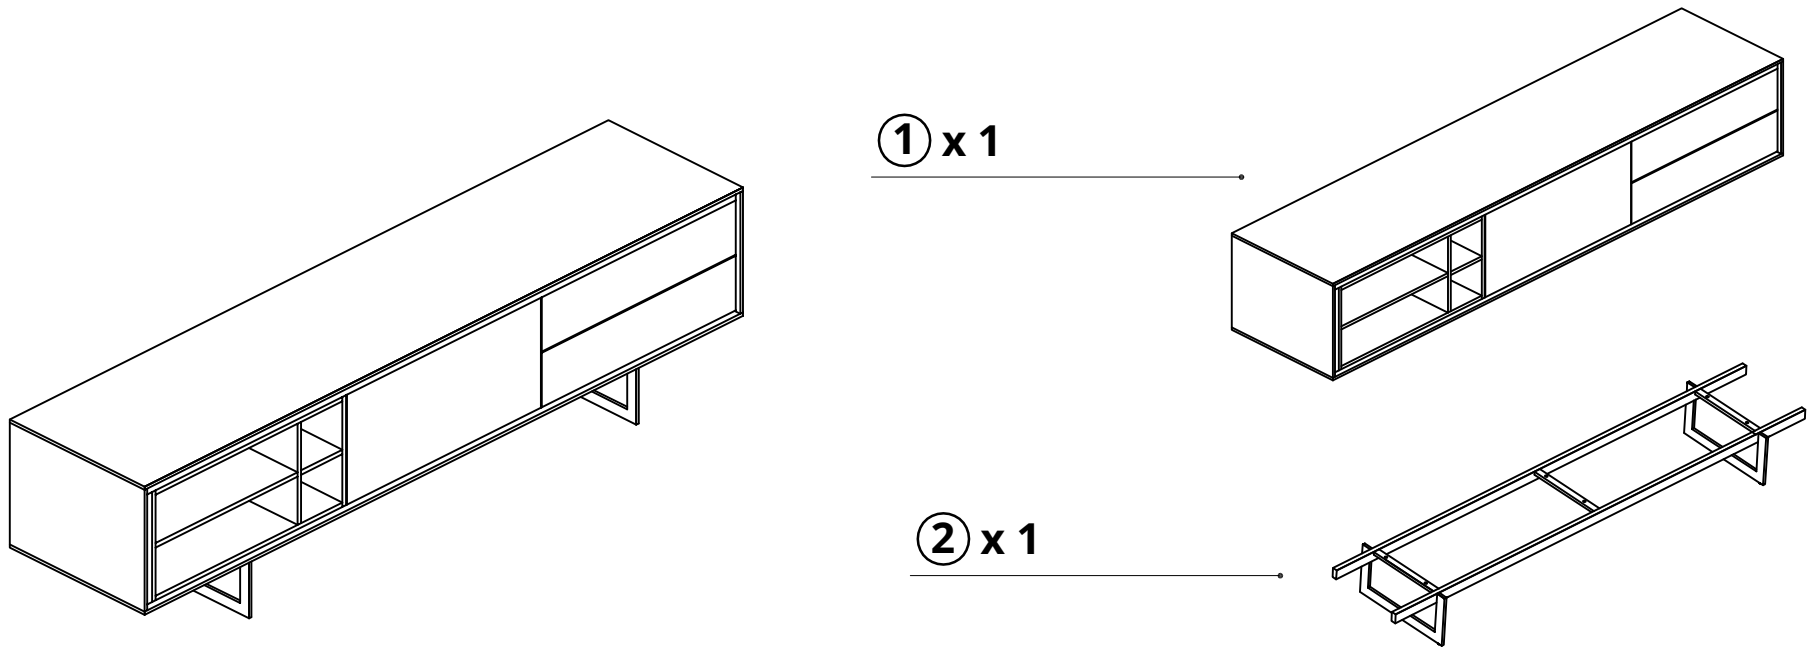

BAXTER

MODLOFT

ASSEMBLY INSTRUCTION

BAXTER MD220

PARTS

HARDWARE		TOOL
		
M6 X 30	Ø13 X Ø7 X Ø1	
Ⓐ x 6	Ⓑ x 6	Ⓒ x 1

ASSEMBLY INSTRUCTION

BAXTER MD220