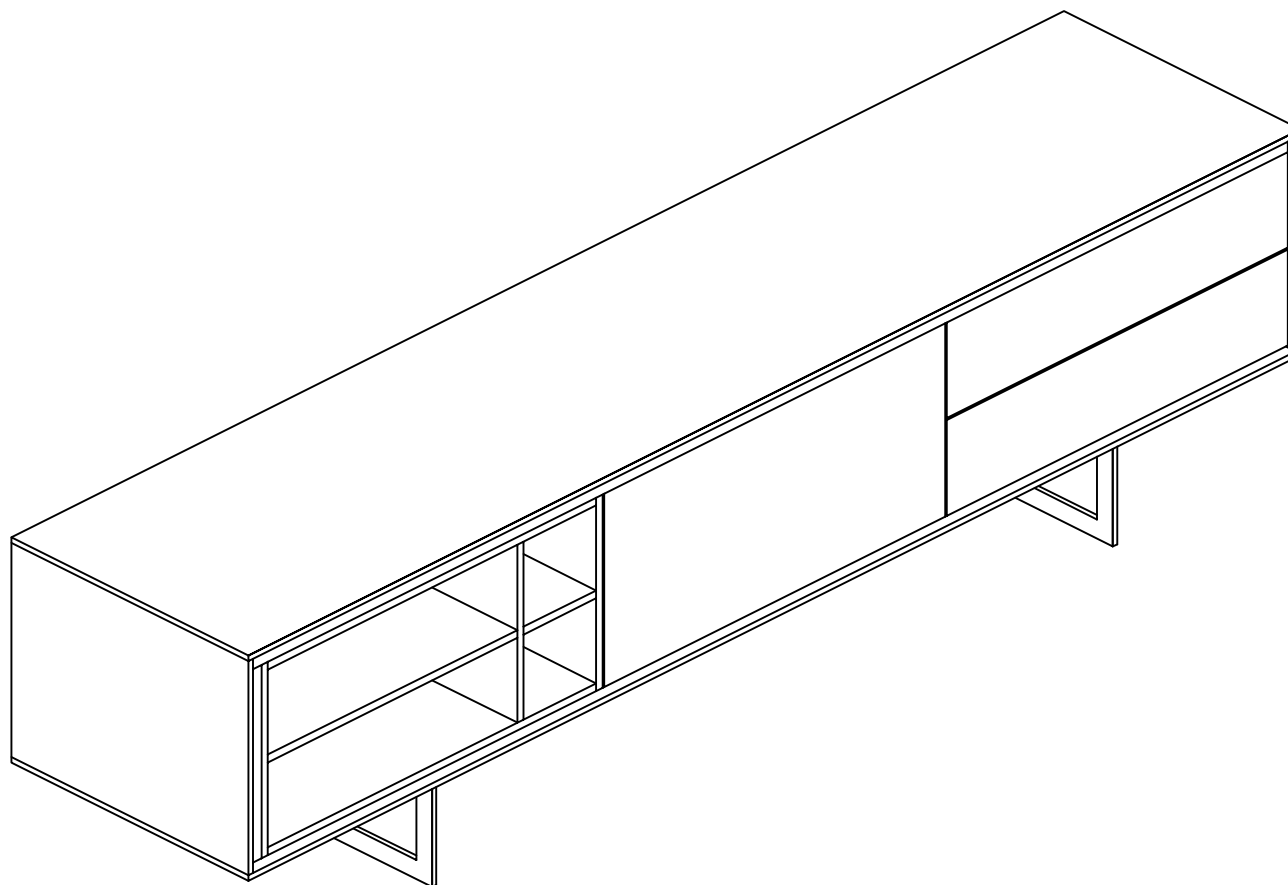

BAXTER

MODLOFT

ASSEMBLY INSTRUCTION

BAXTER MD220

PARTS

HARDWARE		TOOL
		
M6 X 30	Ø13 X Ø7 X Ø1	
Ⓐ x 6	Ⓑ x 6	Ⓒ x 1

ASSEMBLY INSTRUCTION

BAXTER MD220