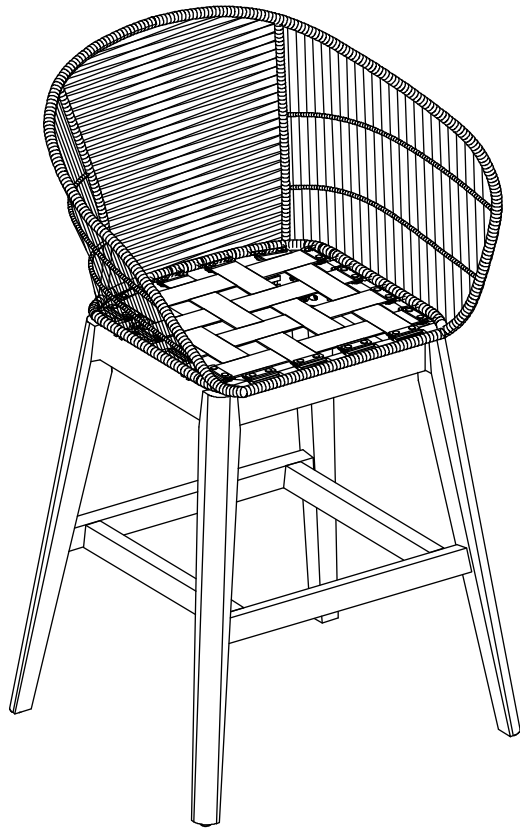

JESPER

MODLOFT

ASSEMBLY INSTRUCTION JESPER TRU-BAR

PARTS

① x 1

② x 1

③ x 4 (Left - Right)

HARDWARE

Ⓐ x 4

Ⓑ x 8

Ⓒ x 8

Ⓓ x 8

TOOL

Ⓔ x 1

ASSEMBLY INSTRUCTION

JESPER TRU-BAR