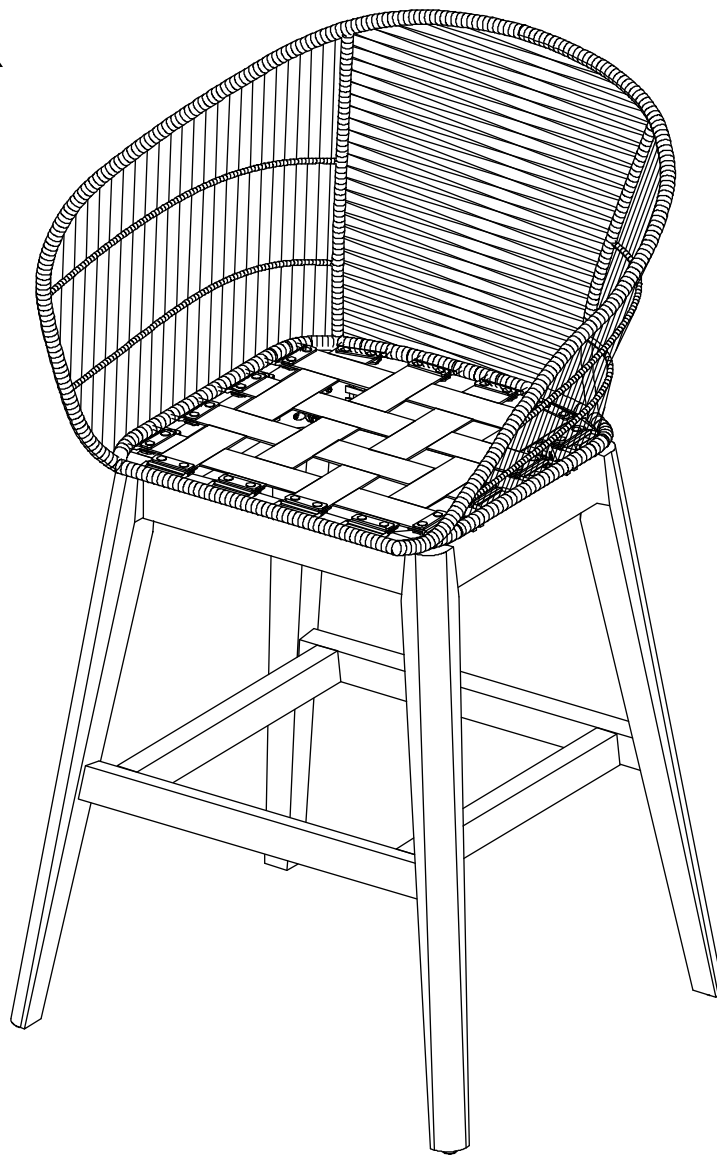

JESPER

MODLOFT

ASSEMBLY INSTRUCTION JESPER TRU-BAR

PARTS

① x 1

② x 1

③ x 4 (Left - Right)

HARDWARE

Ⓐ x 4

Ⓑ x 8

Ⓒ x 8

Ⓓ x 8

TOOL

Ⓔ x 1

ASSEMBLY INSTRUCTION

JESPER TRU-BAR