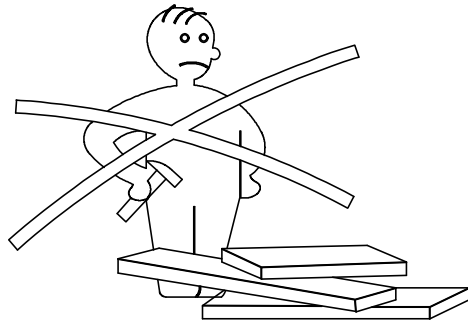

READE

MODLOFT

ASSEMBLY INSTRUCTION MD800-SEC

ASSEMBLY INSTRUCTION

MD800-SEC

PARTS

① x 1

② x 1

③ x 8

④ x 3

HARDWARE

5/16"x1

Ⓐ x 16

5/16"

Ⓑ x 20

Ⓒ x 1