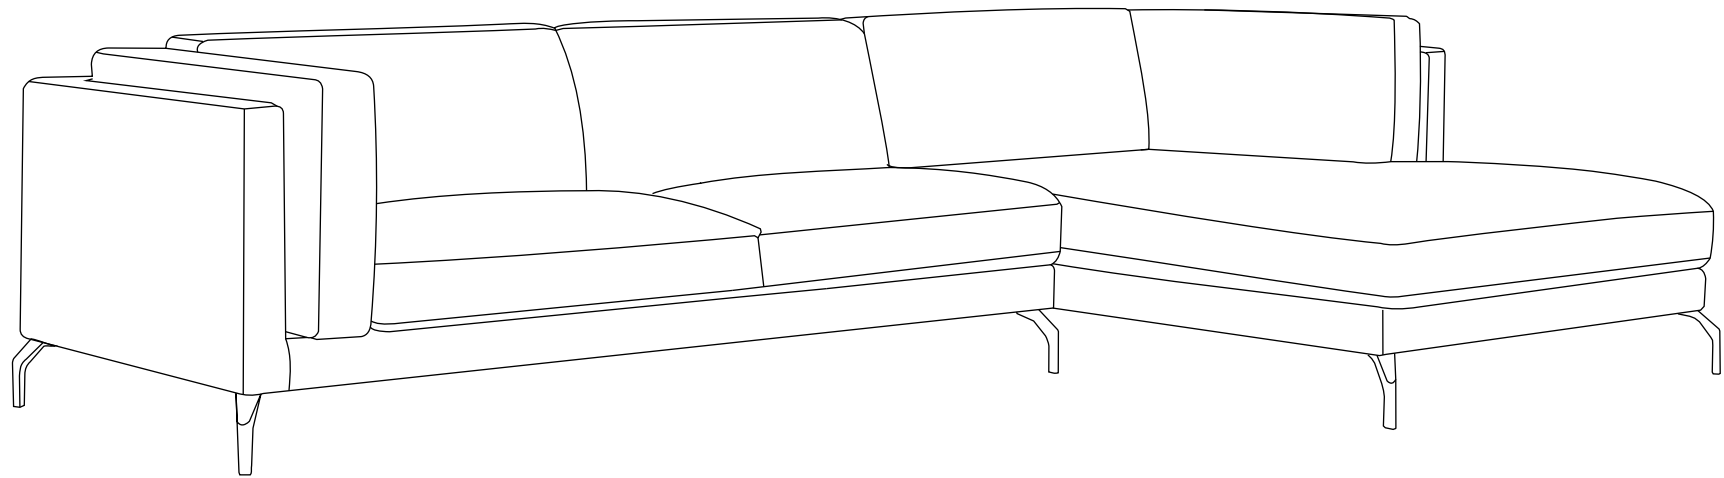

READE

MODLOFT

ASSEMBLY INSTRUCTION MD800-SEC

ASSEMBLY INSTRUCTION

MD800-SEC

PARTS

① x 1

② x 1

③ x 8

④ x 3

HARDWARE

5/16"x1

Ⓐ x 16

5/16"

Ⓑ x 20

Ⓒ x 1

MD800-SEC