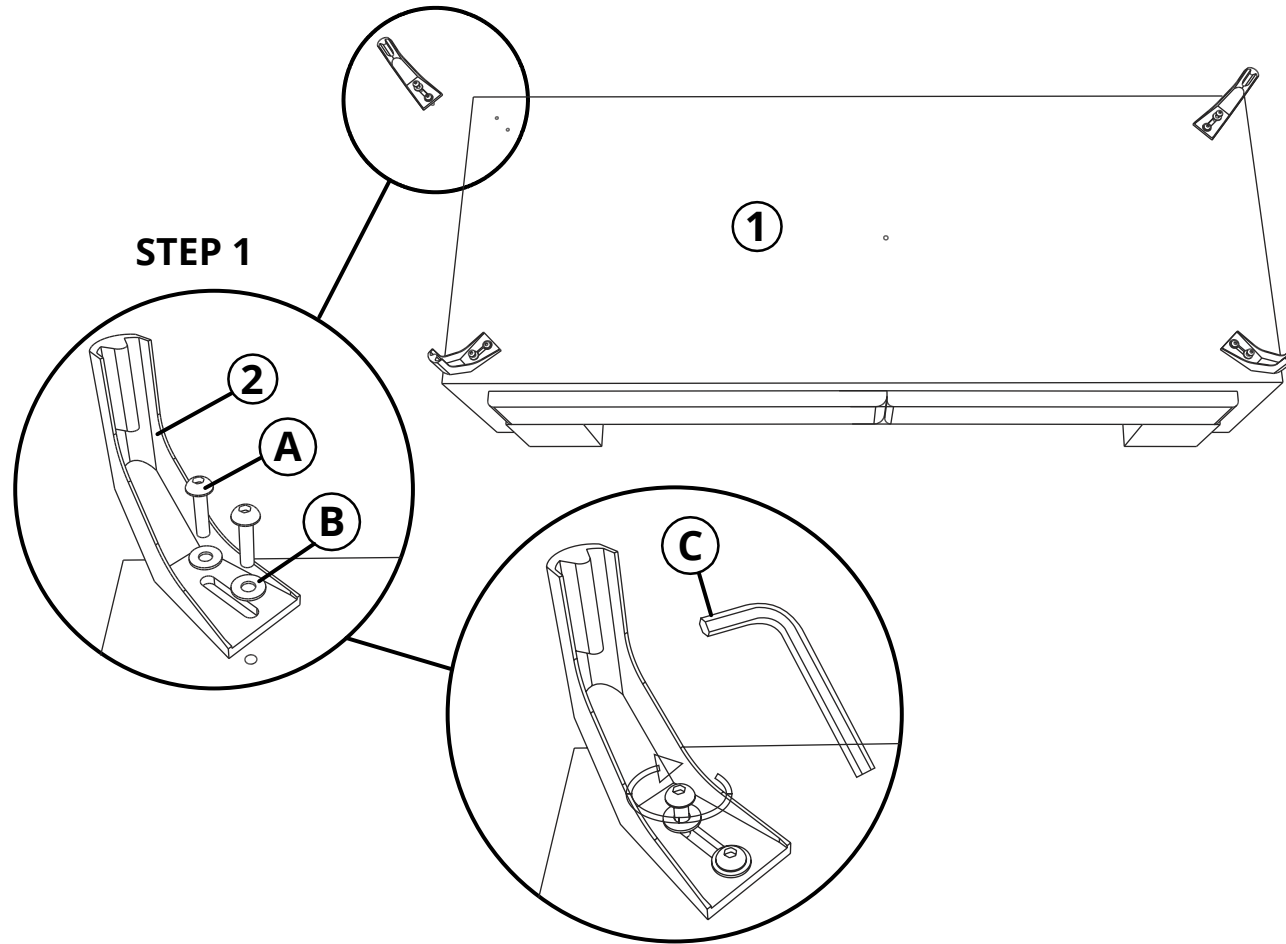

READE

MODLOFT

ASSEMBLY INSTRUCTION

READE MD800-94

PARTS

① x 1

② x 4

③ x 1

HARDWARE		TOOL
		
5/16"x1	5/16"	
Ⓐ x 8	Ⓑ x 8	Ⓒ x 1

ASSEMBLY INSTRUCTION

READE MD800-94

ASSEMBLY INSTRUCTION

READE MD800-94

STEP 2